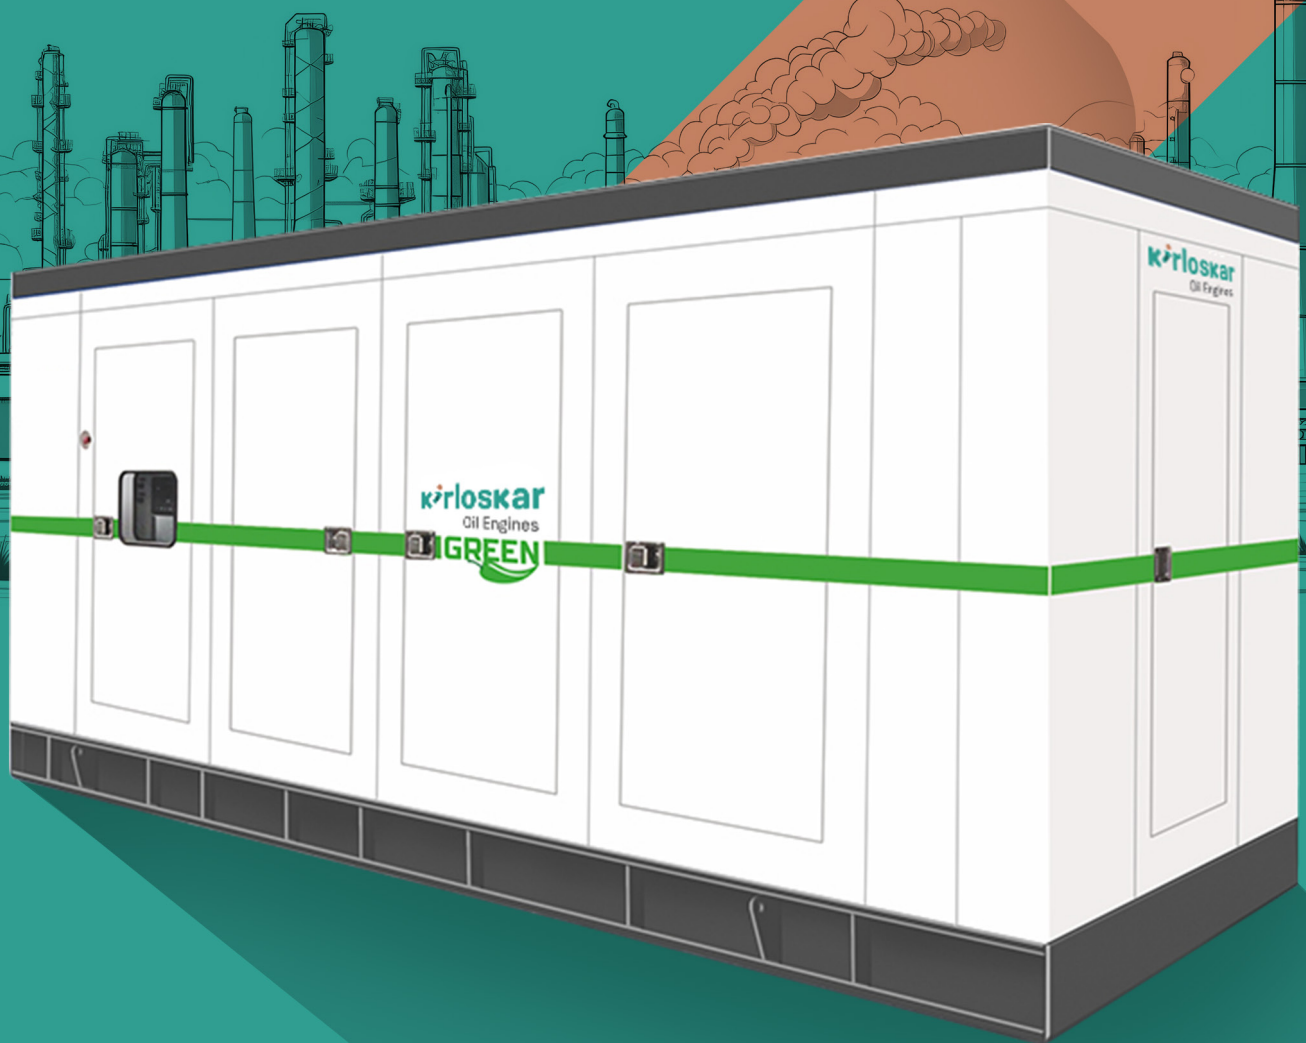

kirloskar

Oil Engines

Global Power Solution Provider

Generating Sets upto 1010 kVA